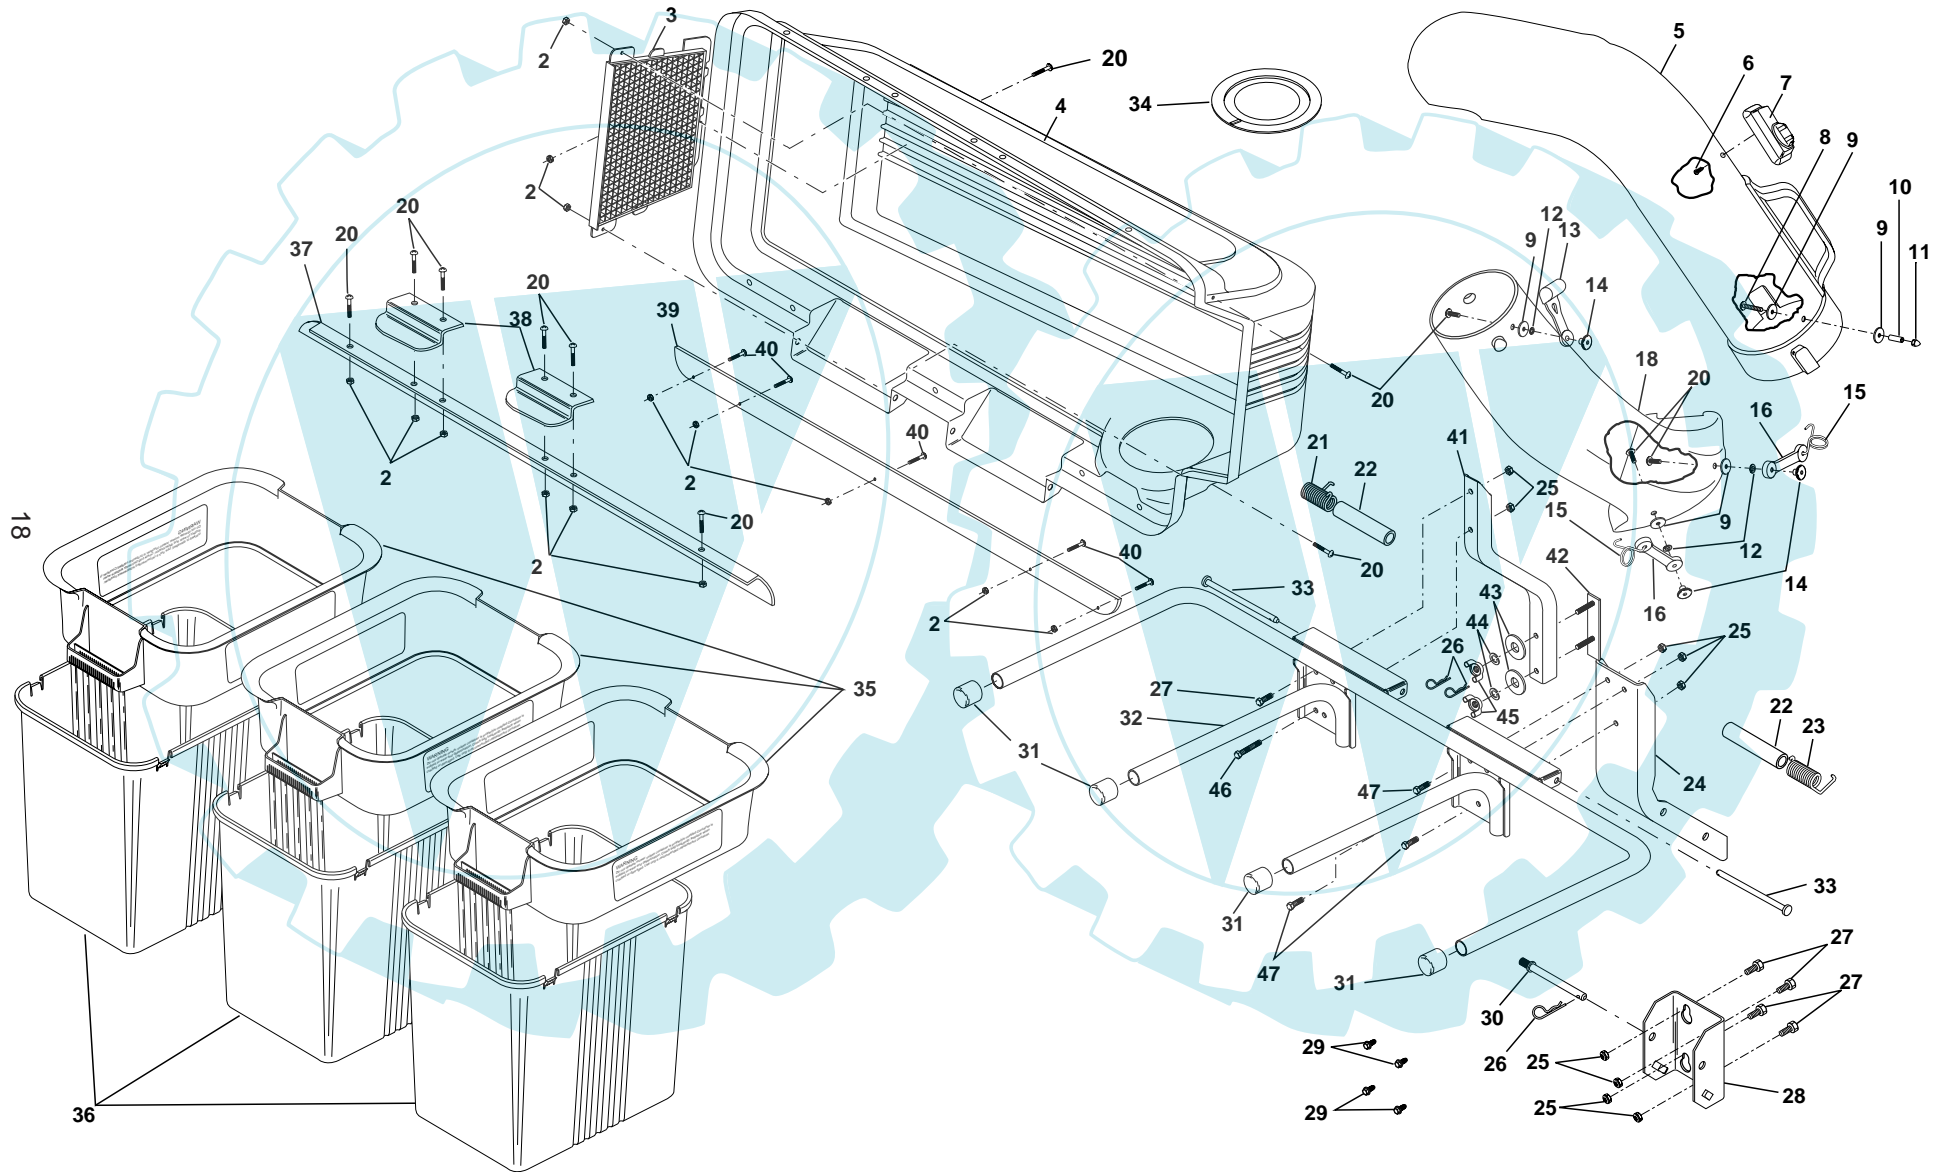

# REPAIR PARTS / PIÈCES DE RECHANGE

GRASS CATCHER - - MODEL NUMBER C342B / RAMASSE-HERBE - - NUMÉRO DE MODÈLE C342B  
PRODUCT NUMBER 954 04 05-03 / NUMÉRO DE PRODUIT 954 04 05-03

# REPAIR PARTS / PIÈCES DE RECHANGE

GRASS CATCHER - - MODEL NUMBER C342B / RAMASSE-HERBE - - NUMÉRO DE MODÈLE C342B  
 PRODUCT NUMBER 954 04 05-03 / NUMÉRO DE PRODUIT 954 04 05-03

KEY NO.	PART NO.	DESCRIPTION	KEY NO.	PART NO.	DESCRIPTION
2	532069180	Nut, Crownlock #10-24	29	532170165	Shoulder Bolt, Self Tapping
3	532127533	Screen, Cover	30	532131137	Pin, Support Post
4	532134678	Cover	31	532174083	Plug, Tubing End
5	532126840	Chute, Upper			
6	818021008	Screw, Special #10-14x1/2	32	532134639	Bagger, Frame
7	532140572	Dump Bag Indicator	33	532128600	Pin, Hinge
8	532087175	Screw, #10-24 x 1-1/8	34	532127534	Gasket, Cover
9	819061216	Washer 3/16x3/4x16 Ga.	35	532129585	Container, Top
10	532007206	Spacer, Split	36	532129586	Container, Bottom
11	532060867	Nut, Acorn #10-24	37	532134637	Seal, Cover
12	810071000	Washer, lock	38	532130895	Latch Handle, Cover
13	532109808	Latch, Chute	39	532155857	Strip, Reinforcement
14	532125004	Nut, Weld	40	871141008	Screw #10-24 x 1/2
15	532130760	Latch, Hook	41	532156006	Bagger, Support Tube
16	532130759	Rubber, Latch			
18	532162803	Chute, Lower	42	532145186	Reinforcement Plate
20	871161010	Screw #10-24 x 5/8	43	819112410	Washer 11/32x1.5x10 Ga.
21	532132796	Spring, Cover L.H. (black)	44	810040500	Washer, lock
22	532133235	Spacer, Cover	45	532128638	Nut, Wing
23	532132983	Spring, Cover R.H. (gray)	46	874760536	Bolt, Hex 5/16-18 x 2-1/4
24	532126813	Post, Support	47	872110506	Carriage Bolt 5/16-18 x 3/4
25	532063124	Locknut 5/16 x 18	—	532104419	Bag, 3.0 mil. 30 Gallon
26	532124670	Spring, Retainer			gallon Trash (not included with bagger)
27	874760512	Bolt, Hex 5/16-18 x 3/4	—	532156235	Owner's Manual
28	532170053	Bracket, Mounting			